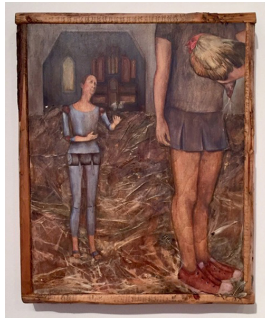

beacon artist union

Bau 171

March 9 – April 7, 2019

Opening Saturday, March 9th 6-9pm

In The Main Gallery:

Veracity, Grace & Seduction

Works by **Eileen Sackman, Joan Phares & Pamela Zaremba**

The Beacon Room: Carol Flaitz: Fractured

In her show, "Fractured," Carol Flaitz uses abstraction to develop paintings with textured mediums that are inspired by nature's geologic