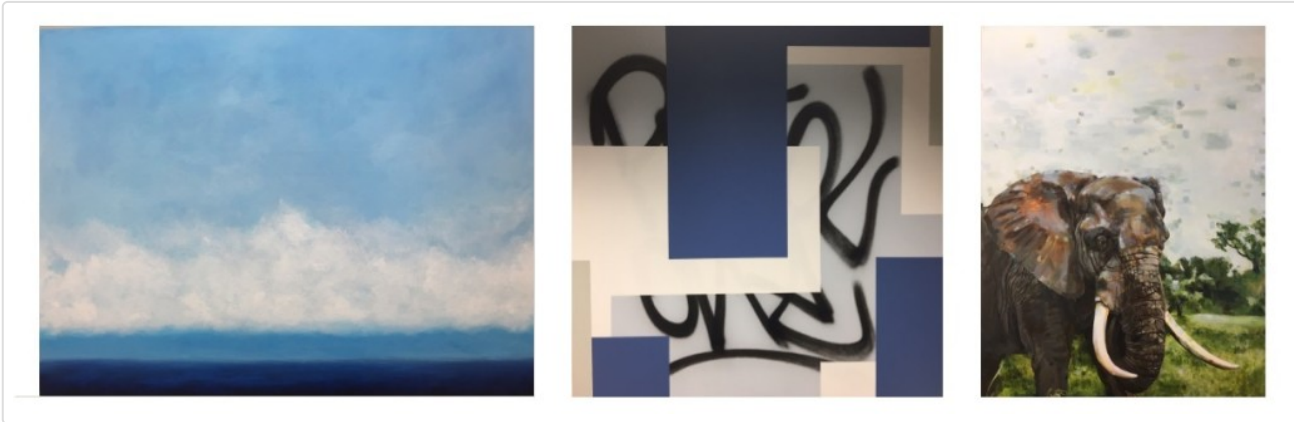

BAU 134

In Main Gallery

Gary Jacketti: Selections from the Vault Beacon Art Shortwave Gallery

Bau gallery presents "Selections from the Vault," a group show featuring some of the Hudson Valley's best artists. In 2009, Gary Jacketti opened Beacon Art Shortwave Gallery in StoneHarbor, NJ. At the height of the great recession, he took a gamble that the fine artists of the Hudson Valley could find collectors along the gold coast of southern New Jersey. Having just completed his 9th successful season and approaching 1 million dollars in gross sales, Jacketti has introduced the art of the Hudson Valley and beyond to second homeowners and tourists recreating on the Seven Mile Island towns of Avalon and Stone Harbor. The artists included in this exhibition include Karlos Carcamo, Kathy Feighery, Lisa Zukowski, Carla Goldberg, Richard Bruce, Erica Caginalp and Kirsten Lyon. New York artist Dean Yoffredo's sculptures and boxes will grace the front windows.

In the Beacon Room

Meghan Spiro: A Thin Line

An obscured form
Vines woven to reveal ...
The sexuality
Entangled
His, enabled
Hers, twisted to align to this vision

Neglecting her ownA series within a series, A Thin Line is a collection of abstract nudes, originally photographed to use in a composite for another mix media series. This show follows the creative path of this final mixed media piece.